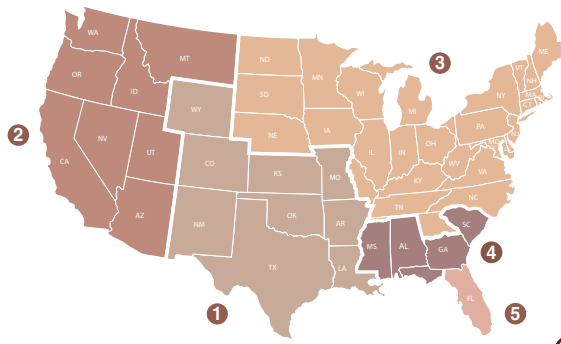

ROYAL SOVEREIGN®

THREE-TAB SHINGLES

Most Popular Colors

Color Availability

	1	2	3	4	5
Most Popular Colors:					
Autumn Brown	●		●	●	●
Charcoal	●	●	●	●	●
Golden Cedar	●		●	●	●
Silver Lining			●		●
Weathered Gray	●		●	●	●
White*		●	●		●
Regional Colors:					
Ash Brown	●				
Cypress Tan					●
Nickel Gray			●		
Russet Red					●
Sandrift					●
Slate	●		●	●	
Summer Sage		●			